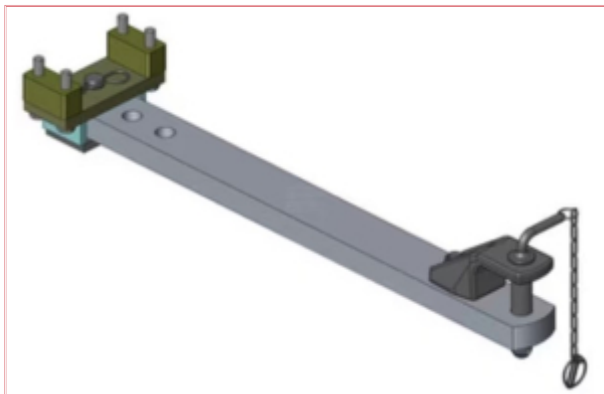

00805000A17 Drawbar NRS. JD 6 Series

Part No: 00805000A17

Price: £886.86 (exc VAT) | £1064.23 (inc VAT)

Specifications

00805000A17 Drawbar NRS. JD 6 Series

Brand Scharmüller

DCvalue 78.5 kN

Height 40 mm

Length 980 mm

Position 3

Suitable for machine/vehicle model John Deere:

6000 [6100, 6200, 6300, 6400, 6600],

6010 [6010, 6110, 6210, 6310, 6410, 6510, 6610],

6020 [6020, 6120, 6220, 6320, 6420, 6520, 6620],

6030 [6130, 6230, 6330, 6430, 6530, 6534, 6630]

Width 90 mm