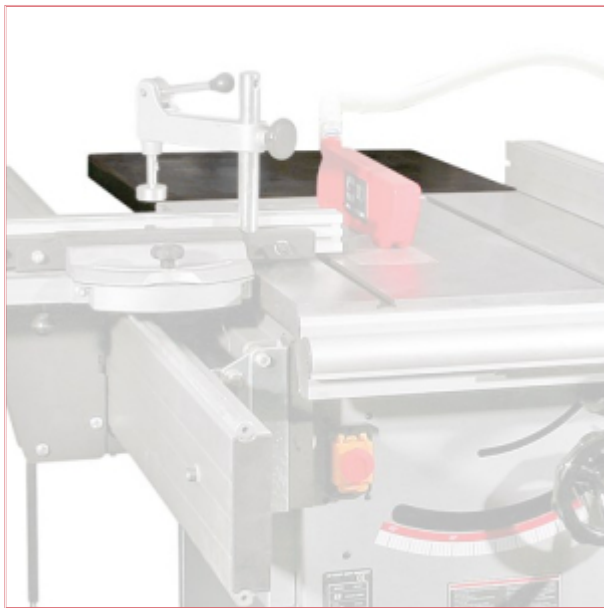

01448 Rear Extension Table for 01446

Part No: 01448

Price: £87.19 (exc VAT) Save £38.81 (RRP
£126.00) | £104.63 (inc VAT)

Specifications

01448 Rear Extension Table for 01446

Rear Extension Table

Fits 01446 Table Saw

Increases Width from 600 - 1500mm