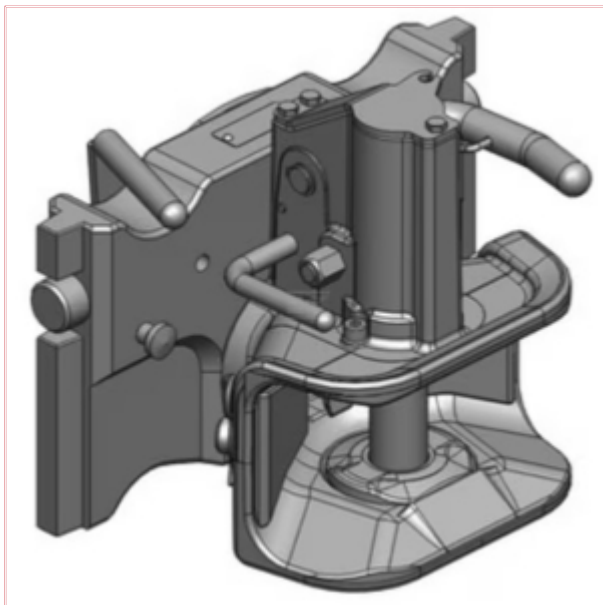

036320431A02 Clevis Types W320 S18 Sauerman

Part No: 036320431A02

Price: £1674.53 (exc VAT) | £2009.44 (inc VAT)

Specifications

036320431A02 Clevis Types W320 S18 Sauerman

Brand: Scharmüller

Application range: Internal elements for height adjustment frame

For Towing Eyes in accordance with DIN 11026/11043/74054

German model

Consists of: Trailer coupling

Exclusive remote control

Max. permissible D-Value: 89.3kN

Max. permissible vertical load: 2000kg

Total height: 190 mm