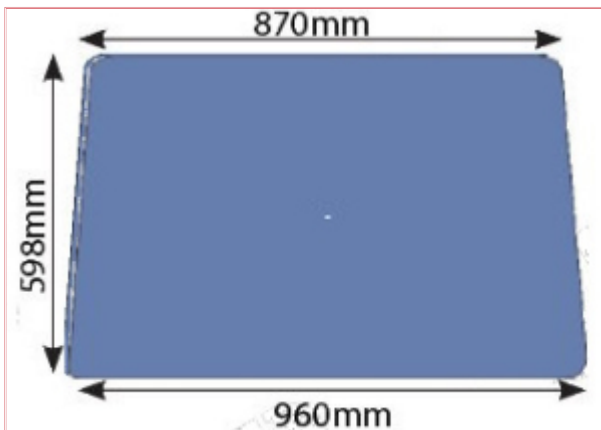

1120 Glass Rear Window Top MF 500 Series

Part No: 1120

Price: £79.90 (exc VAT) | £95.88 (inc VAT)

Specifications

1120 Glass Rear Window Top MF 500 Series

Top width: 870mm

Lower width: 960mm

Height: 598mm