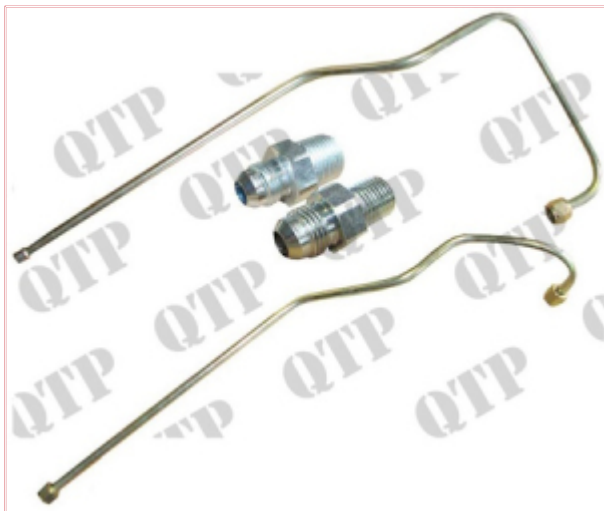

1492 Hydraulic Pipe Conversion Kit for Kidney type Steering Pump

Part No: 1492

Price: £88.11 (exc VAT) | £105.73 (inc VAT)

Specifications

1492 Hydraulic Pipe Conversion Kit for Kidney type Steering Pump

OEM: 354903X1, 70919172, 1680493M92, 1680495M91, 354469X1