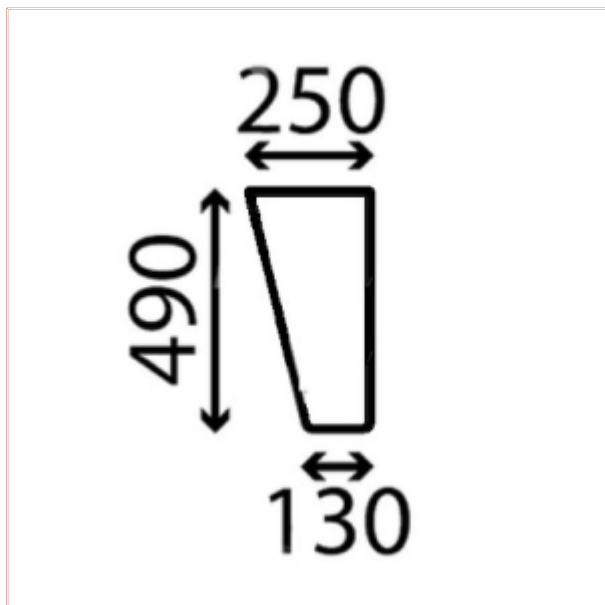

Carpenter Goodwin
31 Bridge St
Leominster
Herefordshire
HR6 8DU
01568 616266
www.carpentergoodwin.co.uk

1887039M1 Window Door Glass Scirocco L/H & R/H

Part No: 1887039M1

Price: £31.84 (exc VAT) | £38.21 (inc VAT)

Specifications

1887039M1 Window Door Glass Scirocco L/H & R/H

OEM: 1887039M1

MF SIRROCO 100 SERIES FLEXIBLE CLADDING 135, 148, 165, 168, 175, 178, 185, 188 LOWER FRONT Lh/RH GLASS (OEM 1887039M1)

Please check measurements before ordering