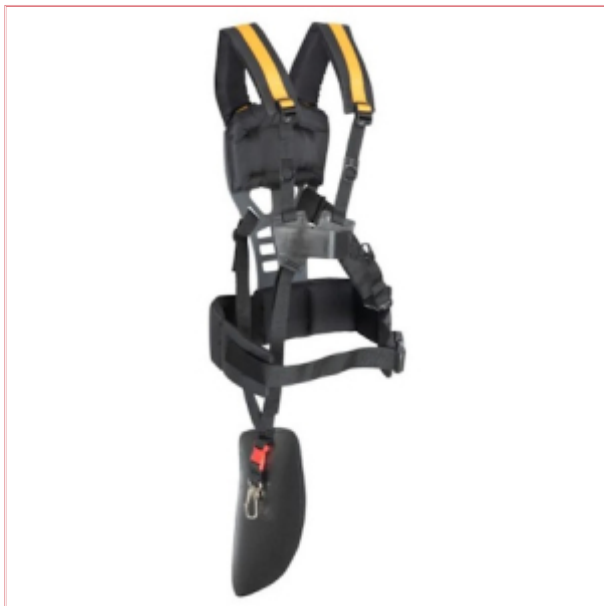

1911-9259-01 Double Harness Elite

Part No: 1911-9259-01

Price: £48.78 (exc VAT) | £58.54 (inc VAT)

Specifications

1911-9259-01 Double Harness Elite