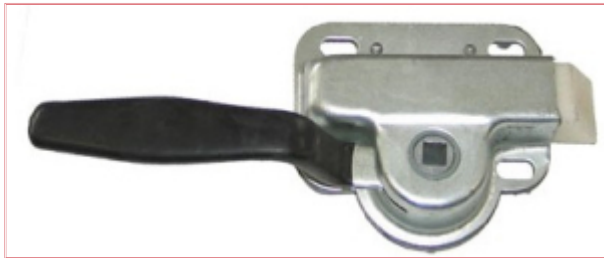

## 2342 Door Handle David Brown Q Cab R/H

**Part No:** 2342

**Price:** £59.60 (exc VAT) | £71.52 (inc VAT)

### Specifications

2342 Door Handle David Brown Q Cab R/H