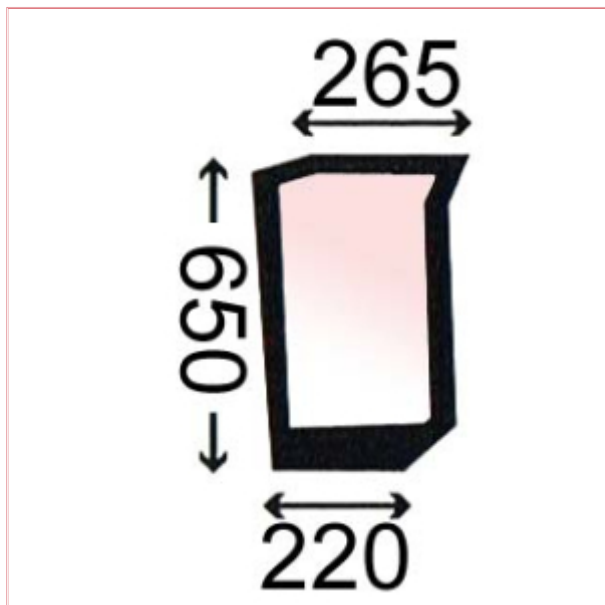

## 2605756 Lower Front R/H

**Part No:** 2605756

**Price:** £45.36 (exc VAT) | £54.43 (inc VAT)

### Specifications

2605756 Lower Front R/H

OEM Reference: 83995038

Shape: FLAT

Colour: GREEN

Cabin: ORIGINE

Type of cabin: SUPER DE LUXE