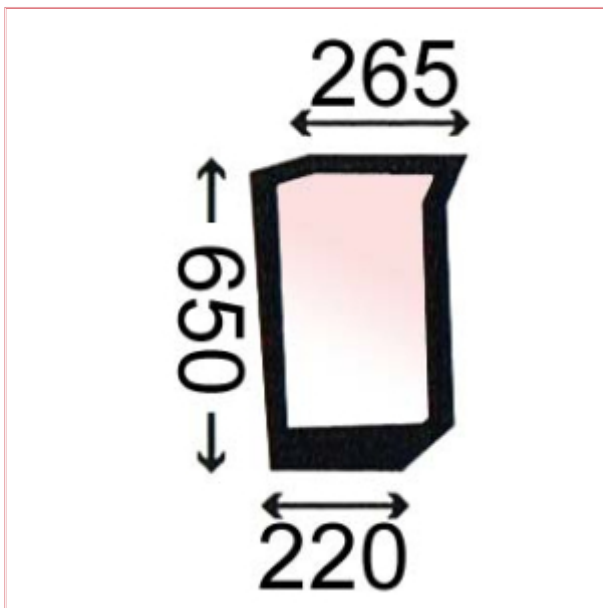

## 2605756 Lower Front R/H

**Part No:** 2605756

**Price:** £45.36 (exc VAT) | £54.43 (inc VAT)

### Specifications

2605756 Lower Front R/H

OEM Reference: 83995038

Shape: FLAT

Colour: GREEN

Cabin: ORIGINE

Type of cabin: SUPER DE LUXE