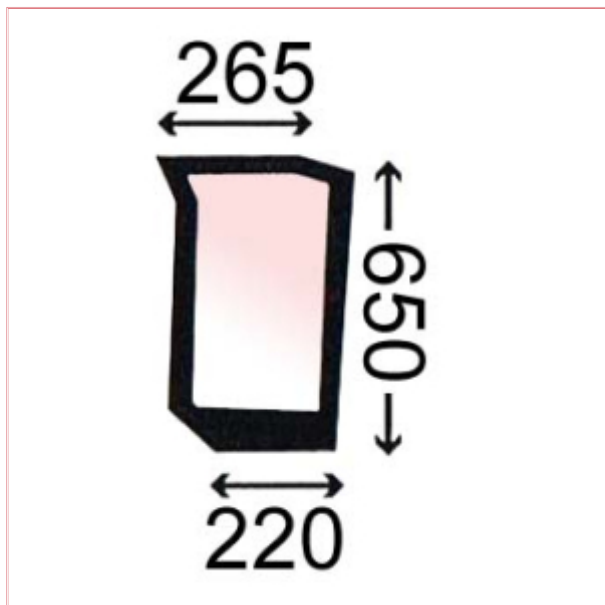

2605940 Lower Front L/H

Part No: 2605940

Price: £56.40 (exc VAT) | £67.68 (inc VAT)

Specifications

2605940 Lower Front L/H

OEM Reference: 83995039

Shape: FLAT

Colour: GREEN