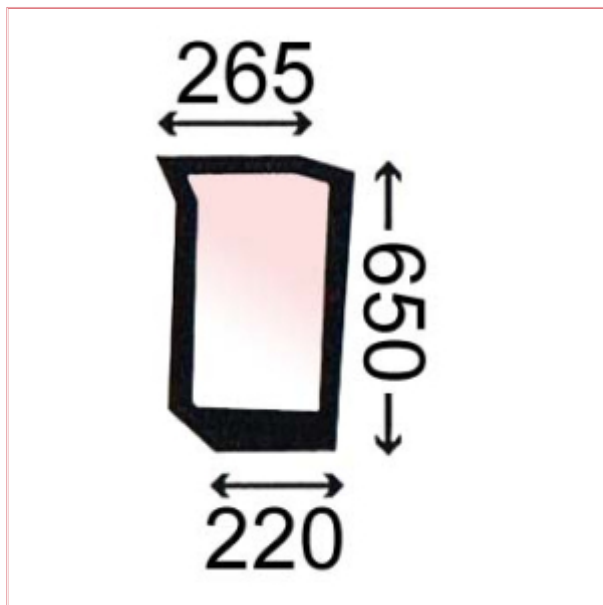

## 2605940 Lower Front L/H

**Part No:** 2605940

**Price:** £56.40 (exc VAT) | £67.68 (inc VAT)

### Specifications

2605940 Lower Front L/H

OEM Reference: 83995039

Shape: FLAT

Colour: GREEN

Cabin: ORIGINE

Type of cabin: SUPER DE LUXE

Note: 11/1991 => 10/1995