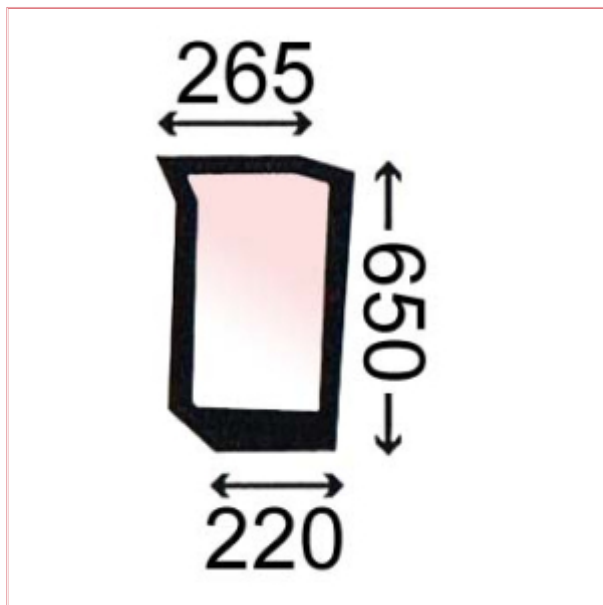

2605940 Lower Front L/H

Part No: 2605940

Price: £56.40 (exc VAT) | £67.68 (inc VAT)

Specifications

2605940 Lower Front L/H

OEM Reference: 83995039

Shape: FLAT

Colour: GREEN