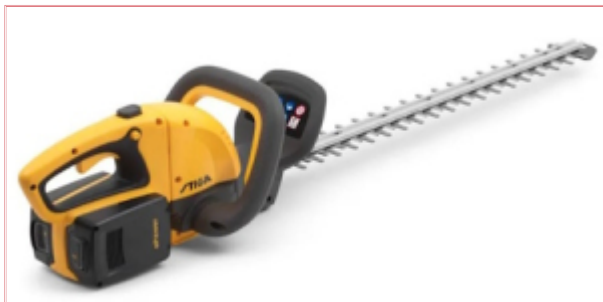

Stiga HT300e Hedgetrimmer Kit

Part No: 273302501/ST1

Price: £140.83 (exc VAT) Save £21.67

(RRP £162.50) | £169.00 (inc VAT)

Specifications

Stiga HT300e Hedgetrimmer Kit

Double the power for trimming hedges and foliage

The HT300e is a 2 x 20V battery equipped Hedgetrimmer with a tooth opening of 23mm for medium-thick branches and minimal stress to your arms

The HT300e is a Wall-mounted Smart Storage and Smart charging solution - always ready to go

Make clear and precise cuts thanks to the 54 cm hardened steel laser cut blade

23mm cutting capacity, ideal for medium-thick branches

Rotating handle offering 180° of rotation

Includes 2 x 20V (2Ah) ePower batteries delivering more power and performance

Blade Length - 73cm

Blade Cutting Length - 54cm

Teeth Distance - 30mm

Cutting Capacity - 23mm

Handle type - Soft Grip Handle, 180 degree rotation over 5 positions

Weight - 3.7kg

Charger - 2A (supplied)

Tools Kit - Charging Adapter, Wall-mounted Storage Bracket with Screws and RawlPlugs