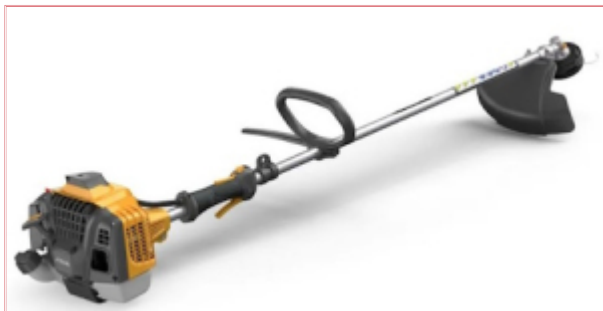

## Stiga BC 730 Strimmer

**Part No:** 283220008/ST1

**Price:** £179.17 (exc VAT) Save £20.00

(RRP £199.17) | £215.00 (inc VAT)

### Specifications

The STIGA petrol Brushcutter 730 has a powerful 25.4 cc engine with 1.0 kW power and a 43 cm cutting width.

Efficient, sturdy technology you can rely on to make light work of the cutting and trimming jobs that keep your garden looking glorious.

The high-performance 3T ARC 255mm blade is the ideal attachment when it comes to tackling dense vegetation.

A Bump&Work nylon cutting head is included for trimming softer grasses.

The nylon cutting head has been engineered for maximum efficiency using 2.4mm Nylon Line, ensuring a smooth trim session with only momentary interruption when fresh nylon line is required.

Rather than having to fiddle around with tools to replace the line, simply tap the trimmer head on the ground.

This motion automatically releases the required amount of fresh line, leaving you free to continue your session and keep your attention focused on the task at hand.