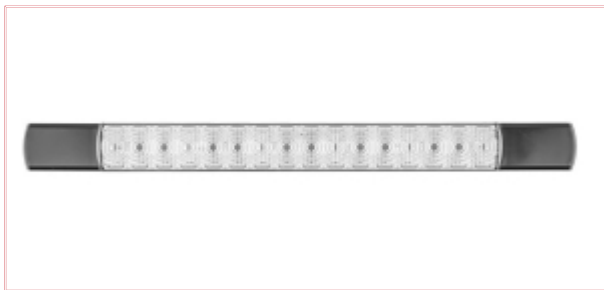

285BW12LED Reverse Lamp 5 Year Warranty

Part No: 285BW12

Price: £19.95 (exc VAT) | £23.94 (inc VAT)

Specifications

285BW12LED Reverse Lamp 5 Year Warranty

12 volt input

Reverse Lamp

Dimensions: 285mm x 25mm x 10mm

Exclusive - designed and manufactured by LED Autolamps

5 Year Warranty

Fully ECE approved

IP67 - Fully Submersible to 1 Meter

Shock, Water and Dust Proof

Horizontal Mounting

Surface mounted

85mm Wire