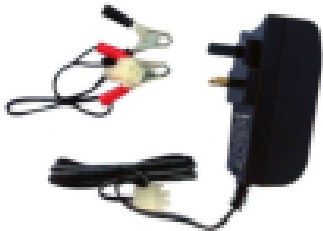

182180091/0 GGP 12v 1A Lawnmower Battery Charger

Part No:
182180091/0
Price:
£48.00 (exc VAT)
£57.60 (inc VAT)