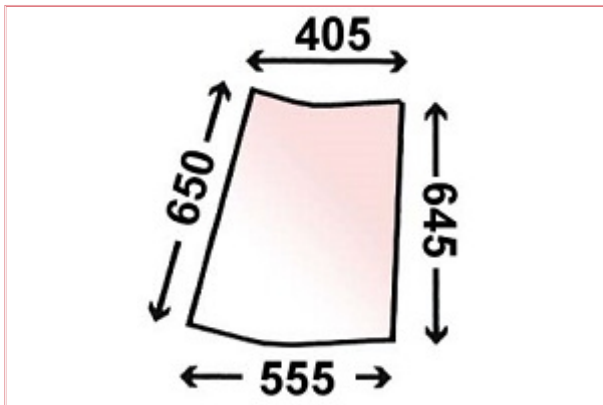

3404620 Corner Glass R/H

Part No: 3404620

Price: £119.95 (exc VAT) | £143.94 (inc VAT)

Specifications

3404620 Corner Glass R/H

OE part no. 85263822