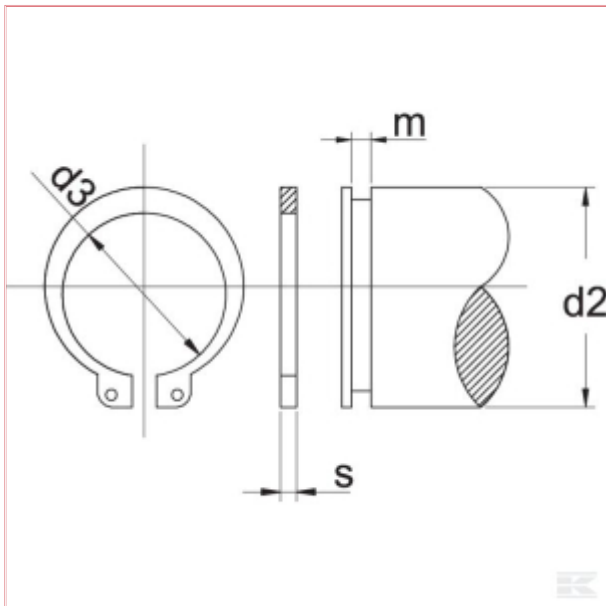

## Circlip external 12mm

**Part No:** 47112

**Price:** £0.20 (exc VAT) | £0.24 (inc VAT)

### Specifications

d2 (mm)	12
d3 (mm)	11,0
s (-mm)	1,0
m (-mm)	1.1
Weight (-kg/100)	0.05
Norm	DIN 471
Material	Steel