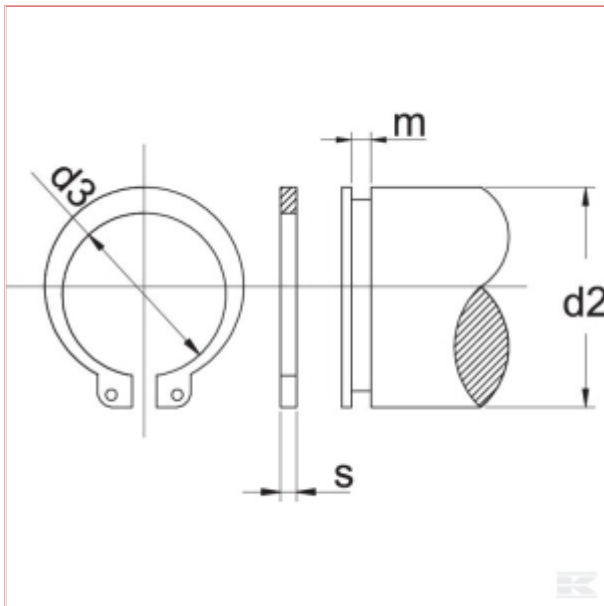

Circlip external 12mm

Part No: 47112

Price: £0.20 (exc VAT) | £0.24 (inc VAT)

Specifications

d2 (mm)	12
d3 (mm)	11,0
s (-mm)	1,0
m (-mm)	1.1
Weight (-kg/100)	0.05
Norm	DIN 471
Material	Steel