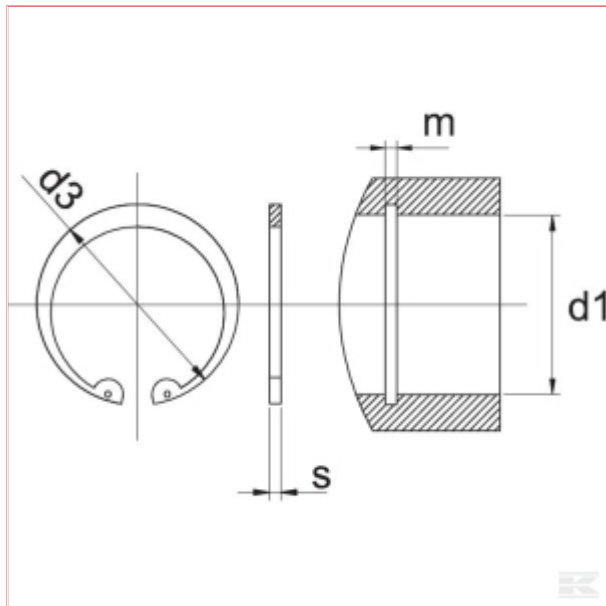

Circlip internal 10mm

Part No: 47210

Price: £0.14 (exc VAT) | £0.17 (inc VAT)

Specifications

d1 (-mm)	10
d3 (mm)	10,8
s (-mm)	1,0
m (-mm)	1.1
Weight (-kg/100)	0.018
Norm	DIN 472
Material	Steel