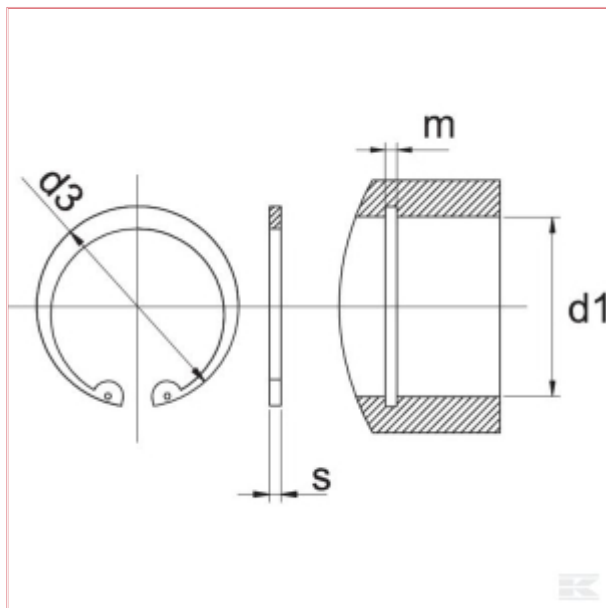

Circlip internal 12mm

Part No: 47212

Price: £0.08 (exc VAT) | £0.10 (inc VAT)

Specifications

Norm	DIN 472
Material	Steel
d1 (-mm)	12
d3 (mm)	13,0
s (-mm)	1,0
m (-mm)	1.1
Weight (-kg/100)	0.037