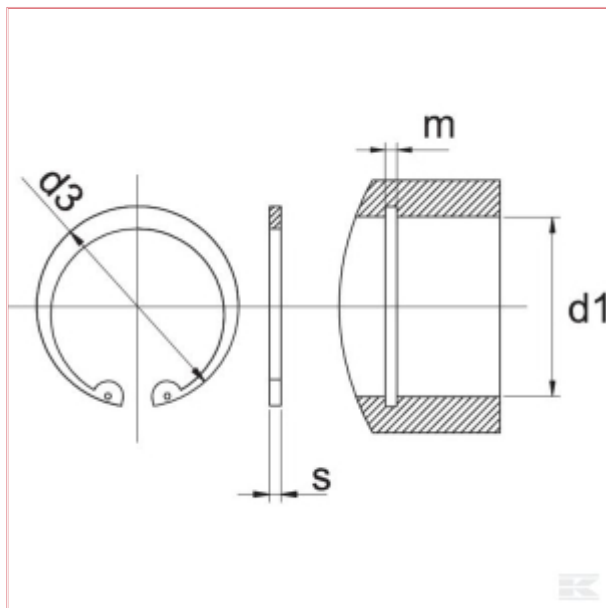

Circlip internal 16mm

Part No: 47216

Price: £0.30 (exc VAT) | £0.36 (inc VAT)

Specifications

d1 (-mm)	16
d3 (mm)	17,3
s (-mm)	1,0
m (-mm)	1.1
Weight (-kg/100)	0.06
Norm	DIN 472
Material	Steel