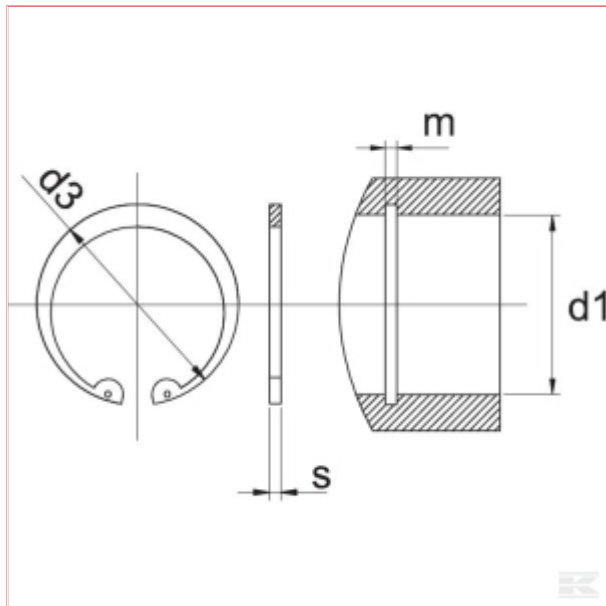

Circlip internal 19mm

Part No: 47219

Price: £0.29 (exc VAT) | £0.35 (inc VAT)

Specifications

d1 (-mm)	19
d3 (mm)	20,5
s (-mm)	1,0
m (-mm)	1.1
Weight (-kg/100)	0.083
Norm	DIN 472
Material	Steel