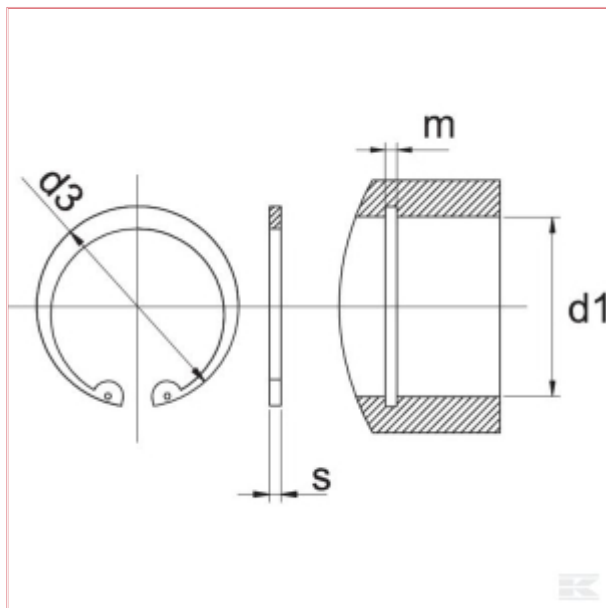

Circlip internal 50mm

Part No: 47250

Price: £1.08 (exc VAT) | £1.30 (inc VAT)

Specifications

d1 (-mm)	50
d3 (mm)	54,2
s (-mm)	2,0
m (-mm)	2.15
Weight (-kg/100)	0.73
Norm	DIN 472
Material	Steel