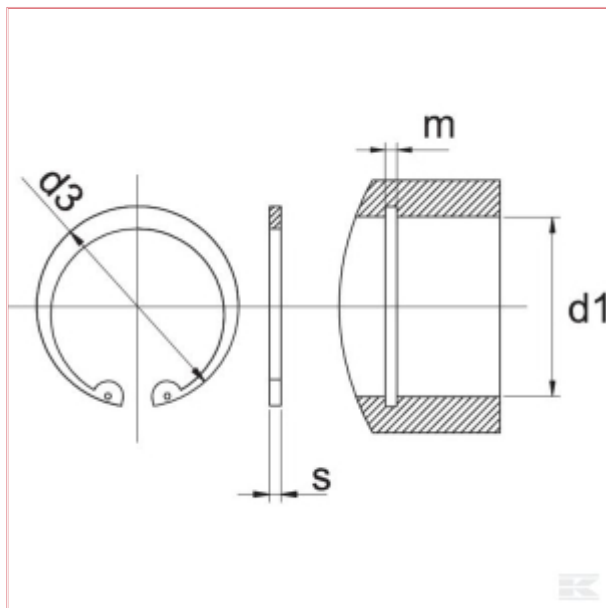

Circlip Internal 55mm

Part No: 47255

Price: £1.38 (exc VAT) | £1.66 (inc VAT)

Specifications

d1 (-mm)	55
d3 (mm)	59,2
s (-mm)	2,0
m (-mm)	2.15
Weight (-kg/100)	0.83
Norm	DIN 472
Material	Steel