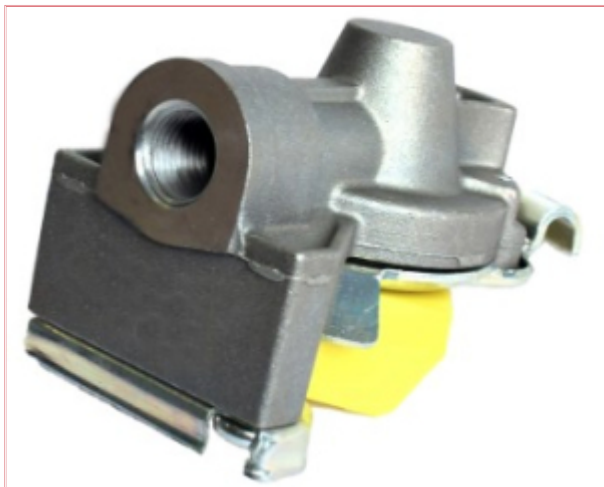

Carpenter Goodwin
31 Bridge St
Leominster
Herefordshire
HR6 8DU
01568 616266
www.carpentergoodwin.co.uk

55006 Coupler Yellow

Part No: 55006

Price: £9.94 (exc VAT) | £11.93 (inc VAT)

Specifications

55006 Coupler Yellow M16 x 1.5mm

OEM: 02382064, 04323302, 3401424R1, B53174, 82770293, 8289522002220, 9522002220