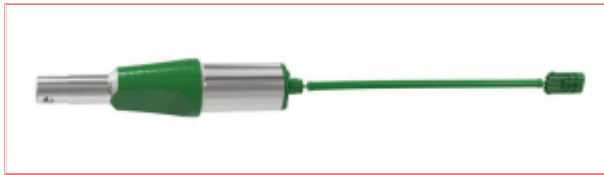

56848 Draft Sensor

Part No: 56848

Price: £753.93 (exc VAT) | £904.72 (inc VAT)

Specifications

56848 Draft Sensor

Length: 27.94cm

Width: 6.35cm

OEM: AL218784, AL211814, AL77384