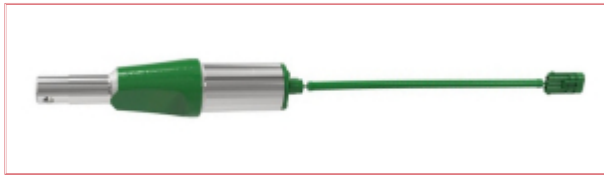

Carpenter Goodwin
31 Bridge St
Leominster
Herefordshire
HR6 8DU
01568 616266
www.carpentergoodwin.co.uk

56848 Draft Sensor

Part No: 56848

Price: £753.93 (exc VAT) | £904.72 (inc VAT)

Specifications

56848 Draft Sensor

Length: 27.94cm

Width: 6.35cm

OEM: AL218784, AL211814, AL77384