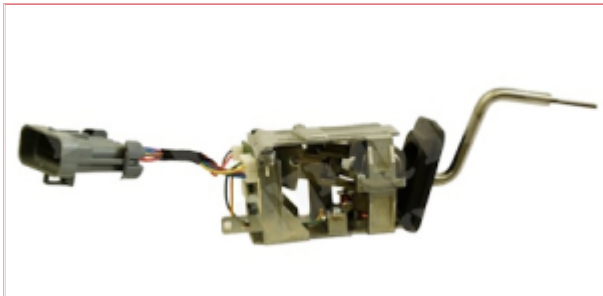

## 56864 L/H Electric Reverser Lever Control

**Part No:** 56864

**Price:** £626.88 (exc VAT) | £752.26 (inc VAT)

### Specifications

56864 L/H Electric Reverser Lever Control

OEM: AL166431,AL166002