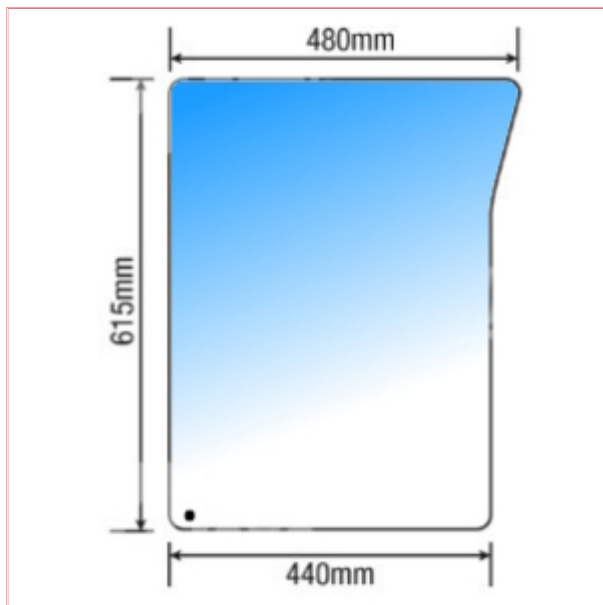

## 57124 Lower Front Glass Curved R/H

**Part No:** 57124

**Price:** £93.46 (exc VAT) | £112.15 (inc VAT)

### Specifications

57124 Lower Front Glass Curved R/H

See image for dimensions key:

OEM Dimensions:

Top Width: 480mm

Lower Width: 440mm

Height: 615mm

OEM: 16290, 2707493