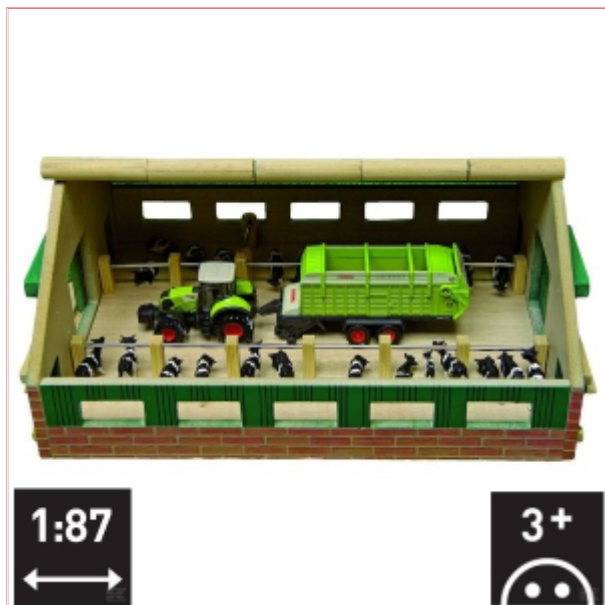

## 610492 Wooden Cattle Shed 1:87 scale

**Part No:** 610492

**Price:** £19.09 (exc VAT) | £22.91 (inc VAT)

### Specifications

610492 Wooden Cattle Shed 1:87 scale for age 3+

Wooden assembly kit

**\*\*Note: Tractors / Machines / animals are not included and are for illustration purposes only\*\***

Length 300mm

Width 212mm

Height 122mm