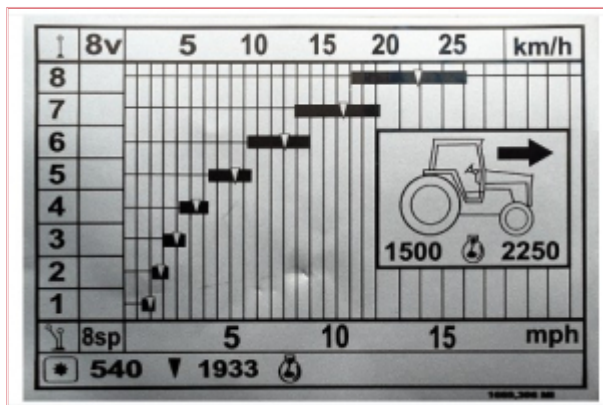

Carpenter Goodwin
31 Bridge St
Leominster
Herefordshire
HR6 8DU
01568 616266
www.carpentergoodwin.co.uk

62227 MF 550 Speed Decal

Part No: 62227

Price: £3.18 (exc VAT) | £3.82 (inc VAT)

Specifications

62227 MF 550 Speed Decal