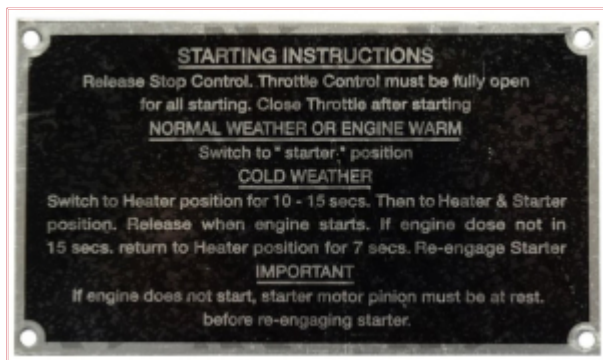

Carpenter Goodwin
31 Bridge St
Leominster
Herefordshire
HR6 8DU
01568 616266
www.carpentergoodwin.co.uk

62459 MF35 Starting Instructions Badge Plate

Part No: 62459

Price: £10.07 (exc VAT) | £12.08 (inc VAT)