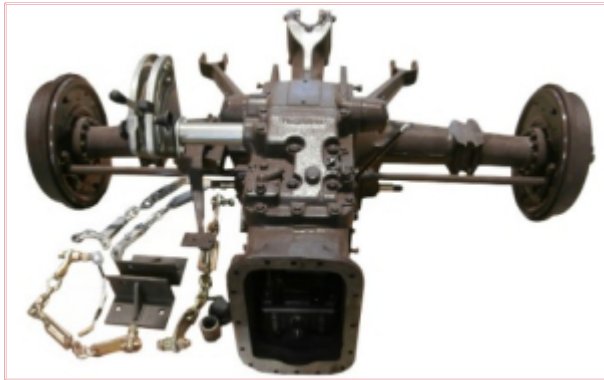

63252 MF Complete Rear Axle Transmission Assembly

Part No: 63252

Price: £3028.41 (exc VAT) | £3634.09 (inc VAT)

Specifications

63252 MF Complete Rear Axle Transmission Assembly

MF135 and MF240

Includes:

Check Chains

Check Chain Mounting Bracket

MKIII Hydraulic Pump Coupler

Chain Stabilisers

7 Pin Socket

Complete Quadrant

OEM: 6000487K91