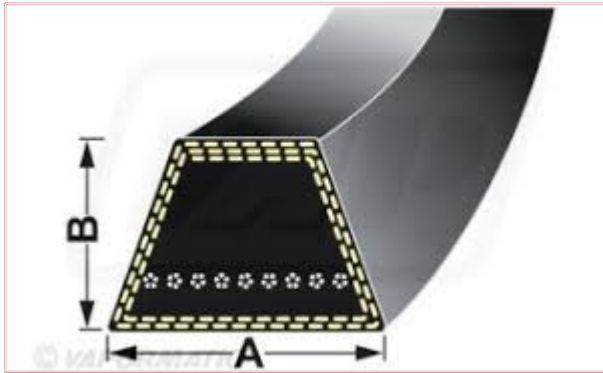

A022 Wrapped Classical A22 Belt

Dimensions: A = 13mm by B = 8mm

Part No: A022

Price: £4.58 (exc VAT) | £5.50 (inc VAT)

Specifications

A022 Wrapped Classical A22 Belt

Belt Dimensions: A = 13mm by B = 8mm