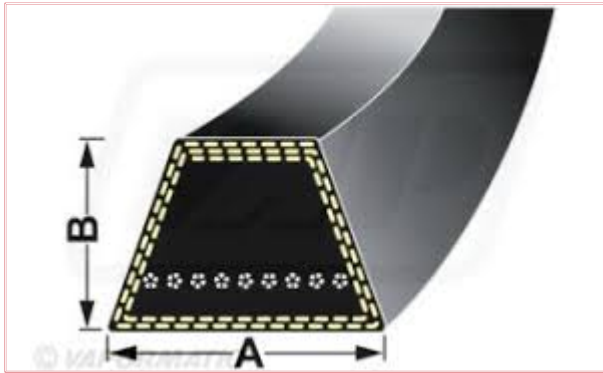

## A040 Wrapped Classical A40 Belt

**Dimensions: A = 13mm by B = 8mm**

**Part No:** A040

**Price:** £8.25 (exc VAT) | £9.90 (inc VAT)

### Specifications

A040 Wrapped Classical A40 Belt

Belt Dimensions: A = 13mm by B = 8mm