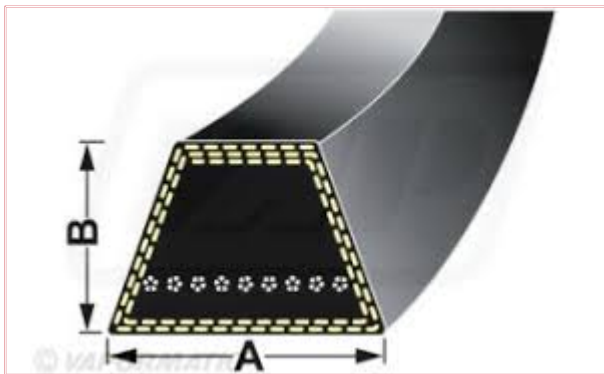

A041 Wrapped Classical A41 Belt

Dimensions: A = 13mm by B = 8mm

Part No: A041

Price: £8.47 (exc VAT) | £10.16 (inc VAT)

Specifications

A041 Wrapped Classical A41 Belt

Belt Dimensions: A = 13mm by B = 8mm