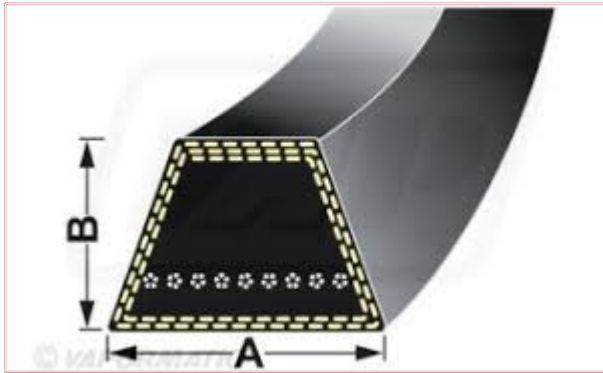

B095 Wrapped Classical B95 Belt

Dimensions: A = 17mm by B = 11mm

Part No: B095

Price: £27.87 (exc VAT) | £33.44 (inc VAT)

Specifications

B095 Wrapped Classical B95 Belt

Belt Dimensions: A = 17mm by B = 11mm