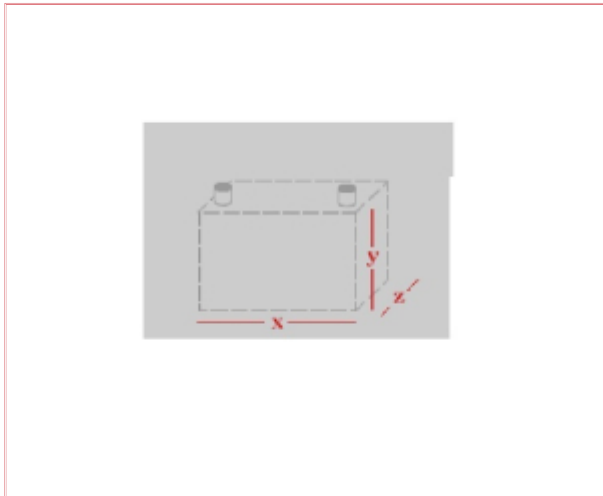

CB14-B2 Battery

Part No: CB14-B2

Price: Unavailable | Unavailable

Specifications

Platinum CB14-B2 Battery

12 V

14 AH (20HR Rate)

190 CCA

Sizing

Length - 134mm

Height - 164mm

Width - 89mm

Comes with 1-Year Warranty

Terminal layout as seen in diagram

Stud Type Terminals as seen in diagram

Battery Hold Down type - No Hold Down