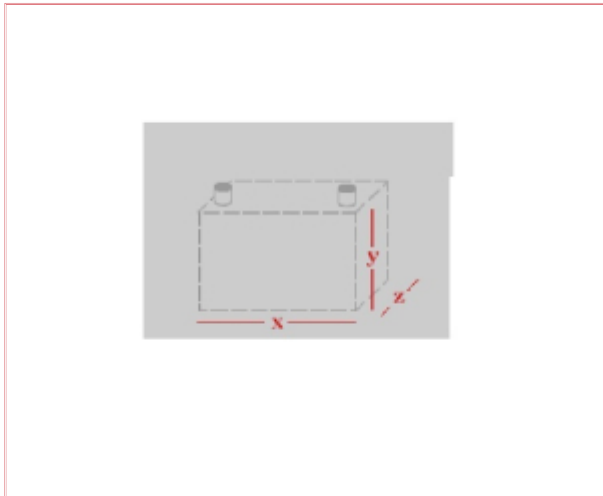

Carpenter Goodwin
31 Bridge St
Leominster
Herefordshire
HR6 8DU
01568 616266
www.carpentergoodwin.co.uk

CB14L-A2 Battery

Part No: CB14L-A2

Price: Unavailable | Unavailable

Specifications

CB14L-A2 Battery

12 V
14 AH (20HR Rate)
160 CCA

Sizing

Length - 134mm
Height - 164mm
Width - 89mm

Comes with 1-Year Warranty

Terminal layout as seen in diagram

Stud Type Terminals as seen in diagram

Battery Hold Down type - No Hold Down

Please note we can only deliver Batteries to a commercial address in Mainland UK only.