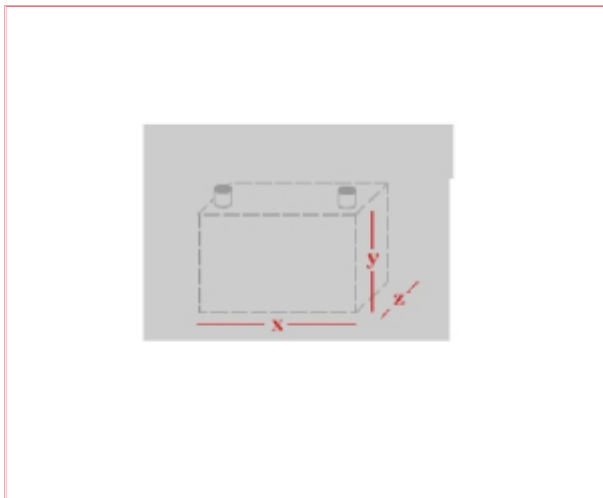

Carpenter Goodwin
31 Bridge St
Leominster
Herefordshire
HR6 8DU
01568 616266
www.carpentergoodwin.co.uk

CB14L-A2 Battery

Part No: CB14L-A2

Price: Unavailable | Unavailable

Specifications

CB14L-A2 Battery

12 V
14 AH (20HR Rate)
160 CCA

Sizing

Length - 134mm
Height - 164mm
Width - 89mm

Comes with 1-Year Warranty

Terminal layout as seen in diagram

Stud Type Terminals as seen in diagram

Battery Hold Down type - No Hold Down

Please note we can only deliver Batteries to a commercial address in Mainland UK only.