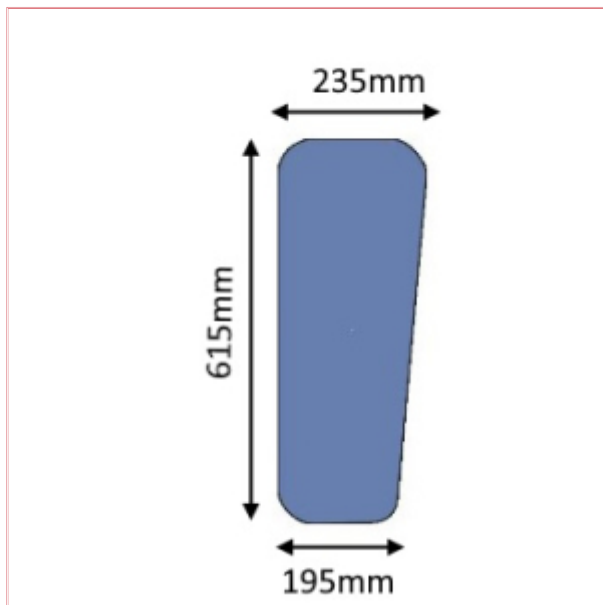

D6638 MF 100 Series Cab Side Glass

Part No: D6638

Price: £7.63 (exc VAT) | £9.16 (inc VAT)

Specifications

D6638 MF 100 Series Cab Side Sliding Glass L/H & R/H

OEM: 1864660M1

See image key for dimensions

Top 235mm

Lower 195mm

Side 615mm