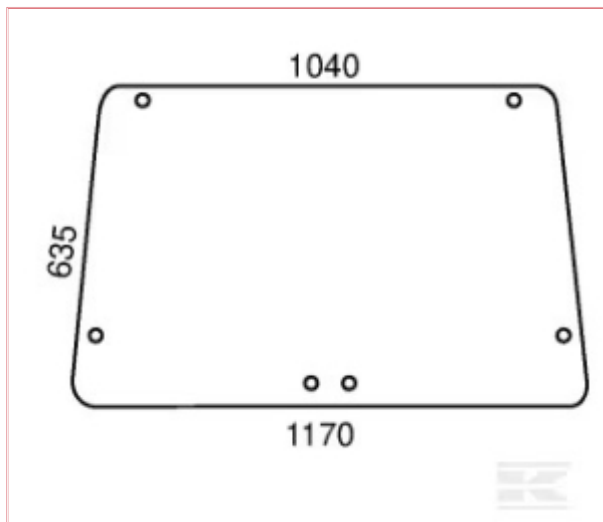

D6772 Rear Window Upper 6 Holes

Part No: D6772

Price: £56.44 (exc VAT) | £67.73 (inc VAT)

Specifications

D6772 Rear Window Upper 6 Holes Super Deluxe Cab

Top Width: 1040mm

Lower Width: 1170mm

Height: 635mm