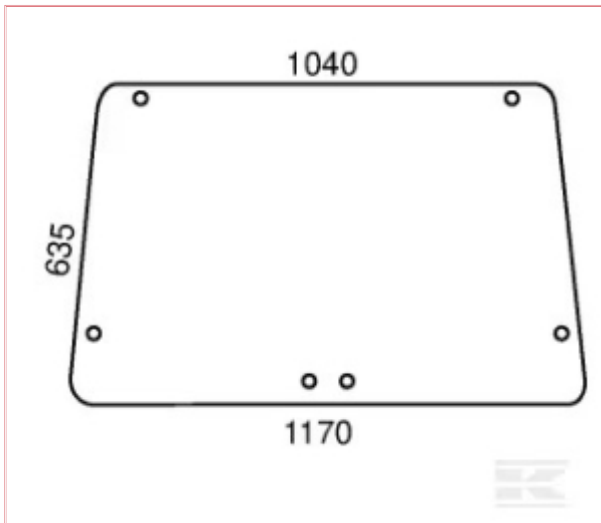

D6772 Rear Window Upper 6 Holes

Part No: D6772

Price: £56.44 (exc VAT) | £67.73 (inc VAT)

Specifications

D6772 Rear Window Upper 6 Holes Super Deluxe Cab

Top Width: 1040mm

Lower Width: 1170mm

Height: 635mm