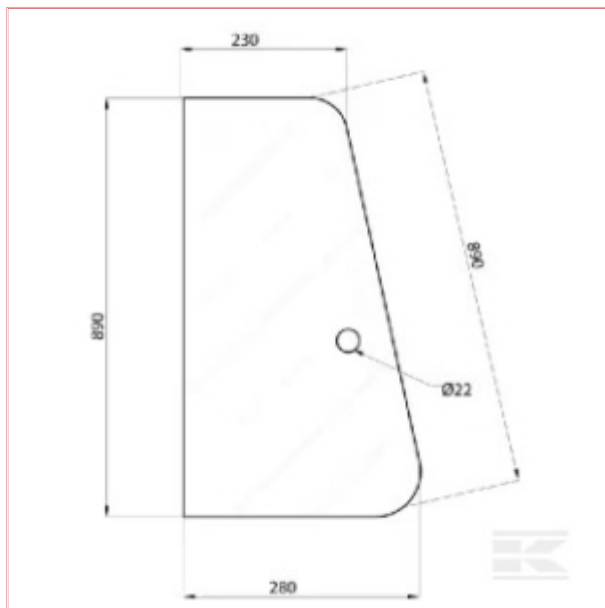

D7013 Door Glass Front Section

Part No: D7013

Price: £25.33 (exc VAT) | £30.40 (inc VAT)

Specifications

D7013 Door Glass Front Section - Green Tinted - Left or Right

Top Width: 230mm

Lower Width: 280mm

Height: 890mm

Thickness: 5mm

Single Hole: 22mm dia.