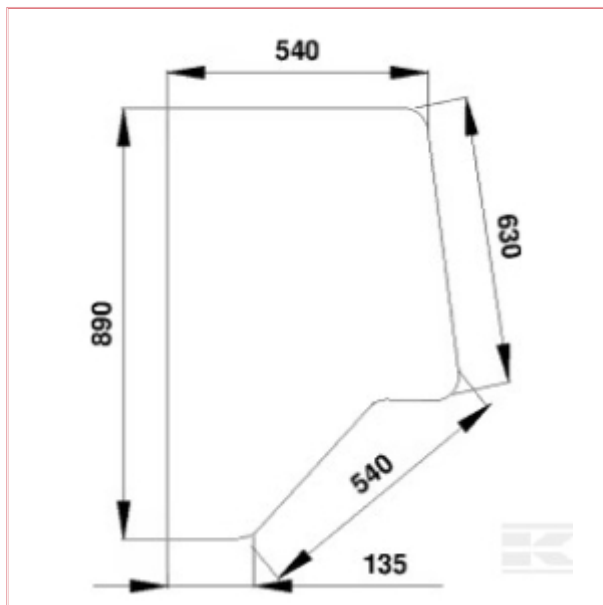

## D7014 Door Glass Rear Section

**Part No:** D7014

**Price:** £41.73 (exc VAT) | £50.08 (inc VAT)

### Specifications

D7014 Door Glass Rear Section Green Tinted Left or Right

Top Width: 540mm

Lower Width: 135mm

Height: 690mm

Right Side Top Length: 630mm

Right Side Lower Length: 540mm

Thickness: 5mm