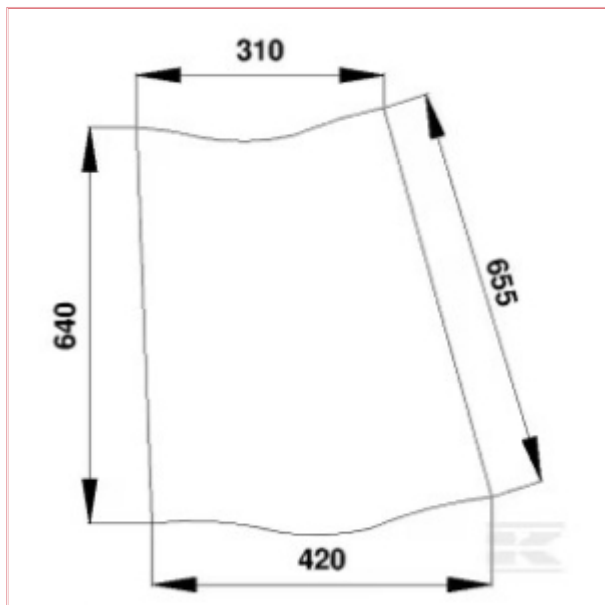

D7015 Left Hand Rear Corner Glass

Part No: D7015

Price: £267.91 (exc VAT) | £321.49 (inc VAT)

Specifications

D7015 Left Hand Rear Corner Glass

Top Width: 310mm

Lower Width: 420mm

Left Side Height: 640mm

Right Side Height: 655mm

OEM: 32330140R1, 3233040R2