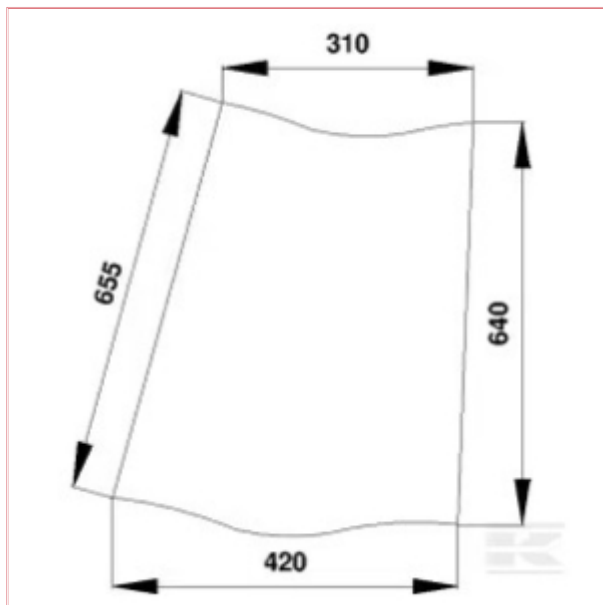

D7016 Right Hand Rear Corner Glass

Part No: D7016

Price: £302.70 (exc VAT) | £363.24 (inc VAT)

Specifications

D7016 Right Hand Rear Corner Glass Green Tinted Curved

Top Width: 310mm

Lower Width: 420mm

Left Width: 655mm

Right Width: 640mm

Thickness: 5mm

OEM: 32330141R1, 3233041R2