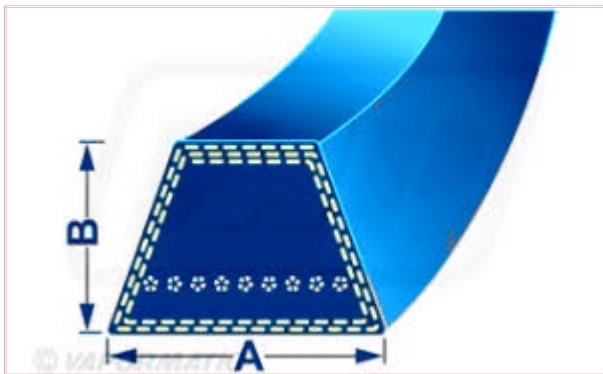

4L210 4 L Blue Belt with Kevlar Cord Belt Dimensions: A = 13mm x B = 8mm

Part No: DRY-4L210K

Price: £7.22 (exc VAT) | £8.66 (inc VAT)

Specifications

4L210 4 L Blue Belt with Kevlar Cord

Belt Dimensions: A = 13mm x B = 8mm

**Please note: Kevlar belt length measurement is normally measured by the outside length of the belt. **

We have included an approximate Inside Length measurement for guidance purposes for Kevlar belts.