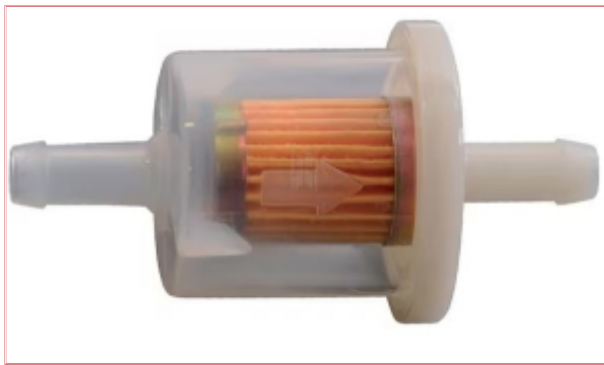

## FGP011672 In-Line Fuel Filter

**Part No:** FGP011672

**Price:** £3.60 (exc VAT) | £4.32 (inc VAT)

### Specifications

FGP011672 In-Line Fuel Filter - Directional

**\*\*Instal correctly - see Direction Arrow for Fuel flow on Filter Casing\*\***

Outlet port diameter 6.5 mm

Inlet port diameter 6.5 mm

Outside diameter 31 mm

Total length 57 mm

Filter finess 60 µm