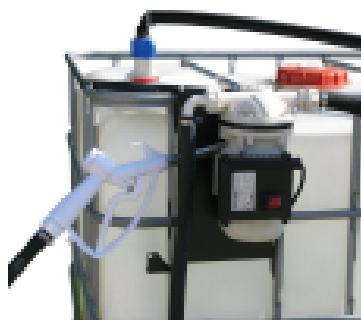

HTABHPPKH Replacement AdBlue Delivery Hose 2m

Part No: HTABHPPKH

Price: £35.96 (exc VAT) | £43.15 (inc VAT)

Specifications

HTABHPPKH Replacement AdBlue Delivery Hose 2m

1" Inside dia. / Bore

Optional Extras

12V Adblue drum mount pump kit

Part No:
HTAB12BKIT
Price:
£340.29 (exc
VAT)
£408.35 (inc
VAT)

12V Adblue IBC pump kit

Part No:
HTAB12IK
Price:
£510.58 (exc
VAT)
£612.70 (inc
VAT)

Lever Hand Pump for AdBlue®/DE

Part No:
HTABHP
Price:
£55.95 (exc
VAT)
£67.14 (inc
VAT)

230V IBC Mount Kit

Part No:
HTABPKIM
Price:
£509.65 (exc
VAT)
£611.58 (inc
VAT)

Rotary IBC Pump Kit

Part No:
HTMSSAB
Price:
£249.95 (exc
VAT)
£299.94 (inc
VAT)