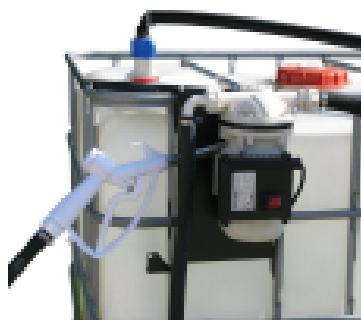

230V IBC Mount Kit

Part No:
HTABPKIM
Price:
£509.65 (exc
VAT)
£611.58 (inc
VAT)