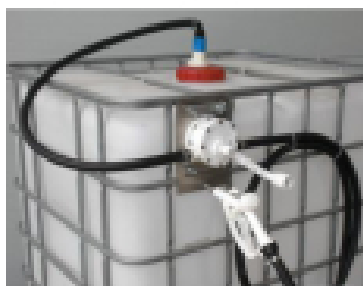

Rotary IBC Pump Kit

Part No:
HTMSSAB
Price:
£249.95 (exc
VAT)
£299.94 (inc
VAT)