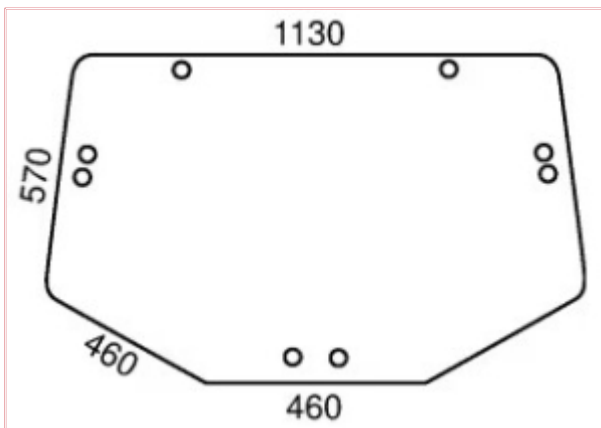

L202528KR Top Rear Window 8 Holes 1130mm Width

Part No: L202528KR

Price: £96.18 (exc VAT) | £115.42 (inc VAT)

Specifications

L202528KR Top Rear Window 8 Holes 1130mm Width

See image key for size data

Side Height: 570mm

Lower Side: 460mm

Lower Side: 460mm

Total Height: 1250mm