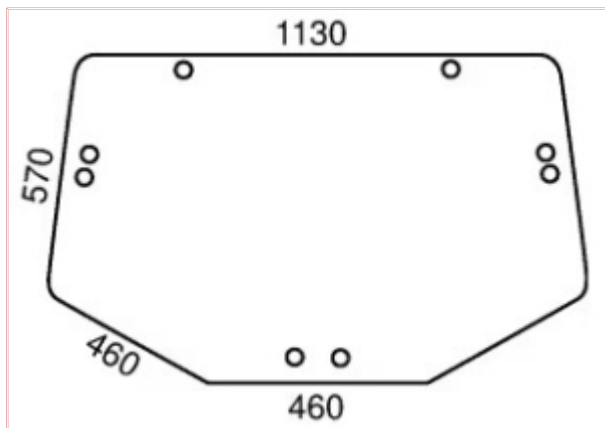

L202528KR Top Rear Window 8 Holes 1130mm Width

Part No: L202528KR

Price: £96.18 (exc VAT) | £115.42 (inc VAT)

Specifications

L202528KR Top Rear Window 8 Holes 1130mm Width

See image key for size data

Side Height: 570mm

Lower Side: 460mm

Lower Side: 460mm

Total Height: 1250mm