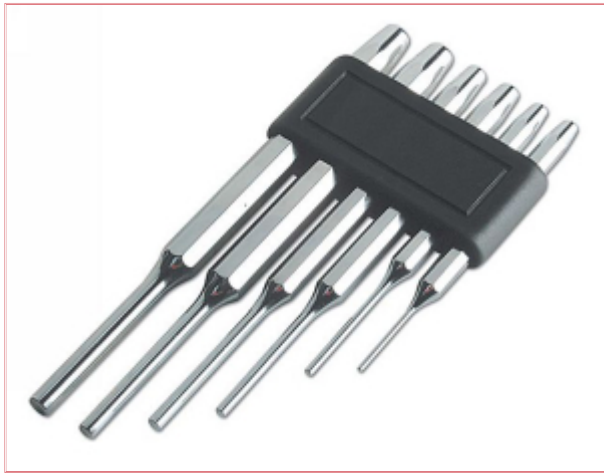

L3232 Parallel Punch Kit

Part No: L3232

Price: £29.95 (exc VAT) | £35.94 (inc VAT)

Specifications

L3232 Parallel Punch Kit

Parallel pin punch set with storage clip in fully polished Chrome Vanadium.

Sizes: 2 | 3 | 4 | 5 | 6 | 8mm. Mirror polished.

- 6 piece set.
- Sizes: 2 | 3 | 4 | 5 | 6 | 8mm.
- Mirror polished.
- Manufactured from Chrome Vanadium.
- Storage clip.