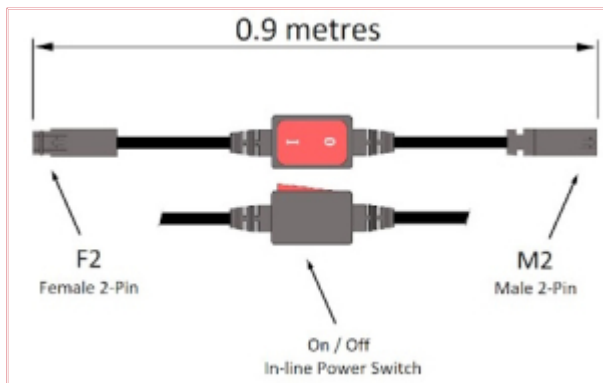

## LCP2-F2M2SW-0900 2 Core Extension Cable F2-M2 with On/Off Switch 0.9 Metre

**Part No:** LCP2-F2M2SW-0900

**Price:** £7.38 (exc VAT) | £8.86 (inc VAT)

### Specifications

LCP2-F2M2SW-0900 2 Core Extension Cable F2-M2 with On/Off Switch 0.9 Metre

F2 Female 2-Pin Switch - On/Off Power Switch - M2 2-Pin Switch

With in-line Power Switch

0.9m Cable

2 Pin connections