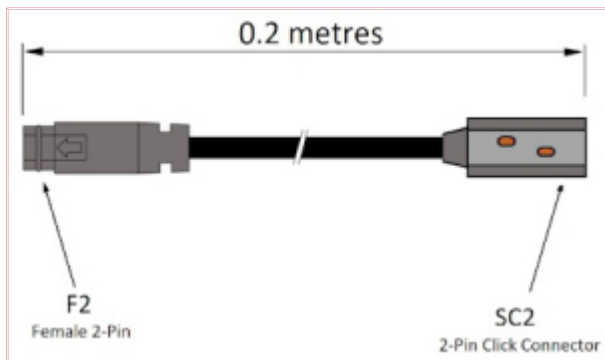

LCP2-F2SC2-0200 2 Core Extension Cable F2 - SC 2 0.2m

Part No: LCP2-F2SC2-0200

Price: £5.54 (exc VAT) | £6.65 (inc VAT)

Specifications

LCP2-F2SC2-0200 2 Core Extension Cable F2 - SC 2 0.2m Cable

F2 Female 2-Pin - SC2 2-Pin Click Connector

2m Cable

2 Pin connections