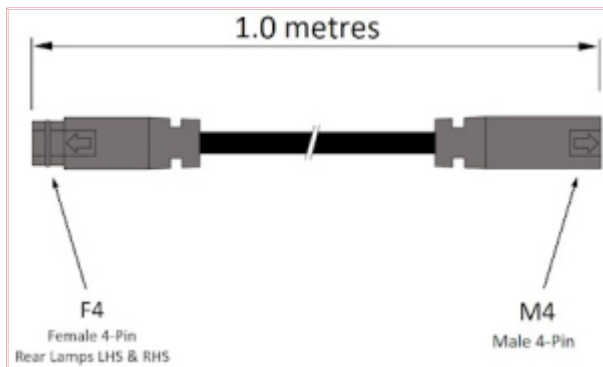

LCP2-F4M4-1000 Rear Lamp Extension Cable F4- M4 1.0m

Part No: LCP2-F4M4-1000

Price: £5.24 (exc VAT) | £6.29 (inc VAT)

Specifications

LCP2-F4M4-1000 Rear Lamp Extension Cable F4- M4 1.0m

F4 Female Plug 4-Pin - M4 Male Plug 4-Pin

Rear Lamp Extension Cable with 4 Pin Male-Female Connectors.

Stop, Tail and Indicator Direction functions suitable for supply to either the LHS and RHS Rear Lamps.

1m Cable

4 Pin connections