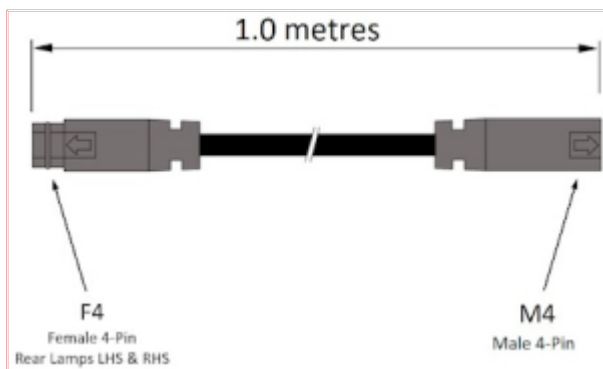

LCP2-F4M4-1000 Rear Lamp Extension Cable F4- M4 1.0m

Part No: LCP2-F4M4-1000

Price: £5.24 (exc VAT) | £6.29 (inc VAT)

Specifications

LCP2-F4M4-1000 Rear Lamp Extension Cable F4- M4 1.0m

F4 Female Plug 4-Pin - M4 Male Plug 4-Pin

Rear Lamp Extension Cable with 4 Pin Male-Female Connectors.

Stop, Tail and Indicator Direction functions suitable for supply to either the LHS and RHS Rear Lamps.

1m Cable

4 Pin connections